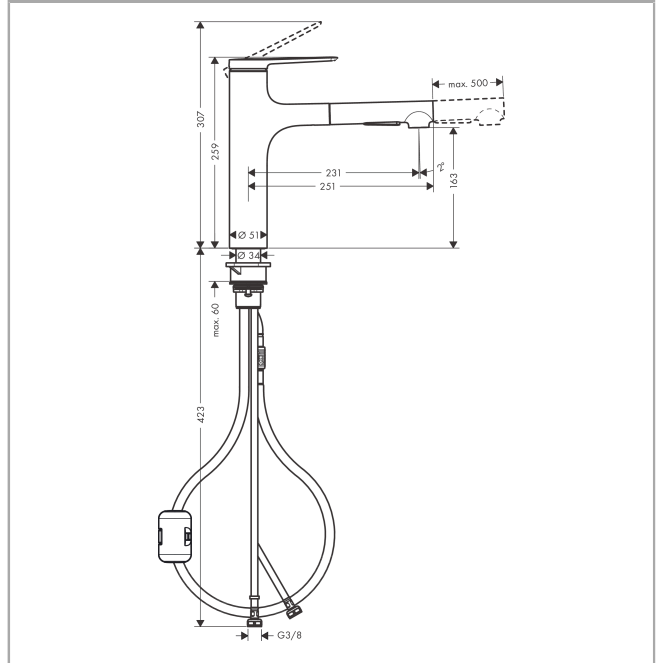

Zesis M33

Single lever kitchen mixer 160, pull-out spray, 2jet

Finish: **Stainless Steel Finish** Article Number: **74801800**

Description

product features

- ComfortZone 160
- swivel range 150°
- laminar spray, shower spray
- lockable shower spray, spray returns through pressing spray diverter and spray returns automatically through handle closing
- MagFit magnetic shower support
- quick connect hose
- connection dimension: DN15
- maximum flow rate at 3 bar: 8,2 l/min
- ceramic cartridge
- connection type: G 3/8 connections
- temperature limitation adjustable
- integrated non-return valve
- suitable for continuous flow water heaters
- extension length up to 50 cm

Technology

Design awards

Product image

Scale drawing

Zesis M33

Single lever kitchen mixer 160, pull-out spray, 2jet

Finish: **Stainless Steel Finish** Article Number: **74801800**

Flowchart